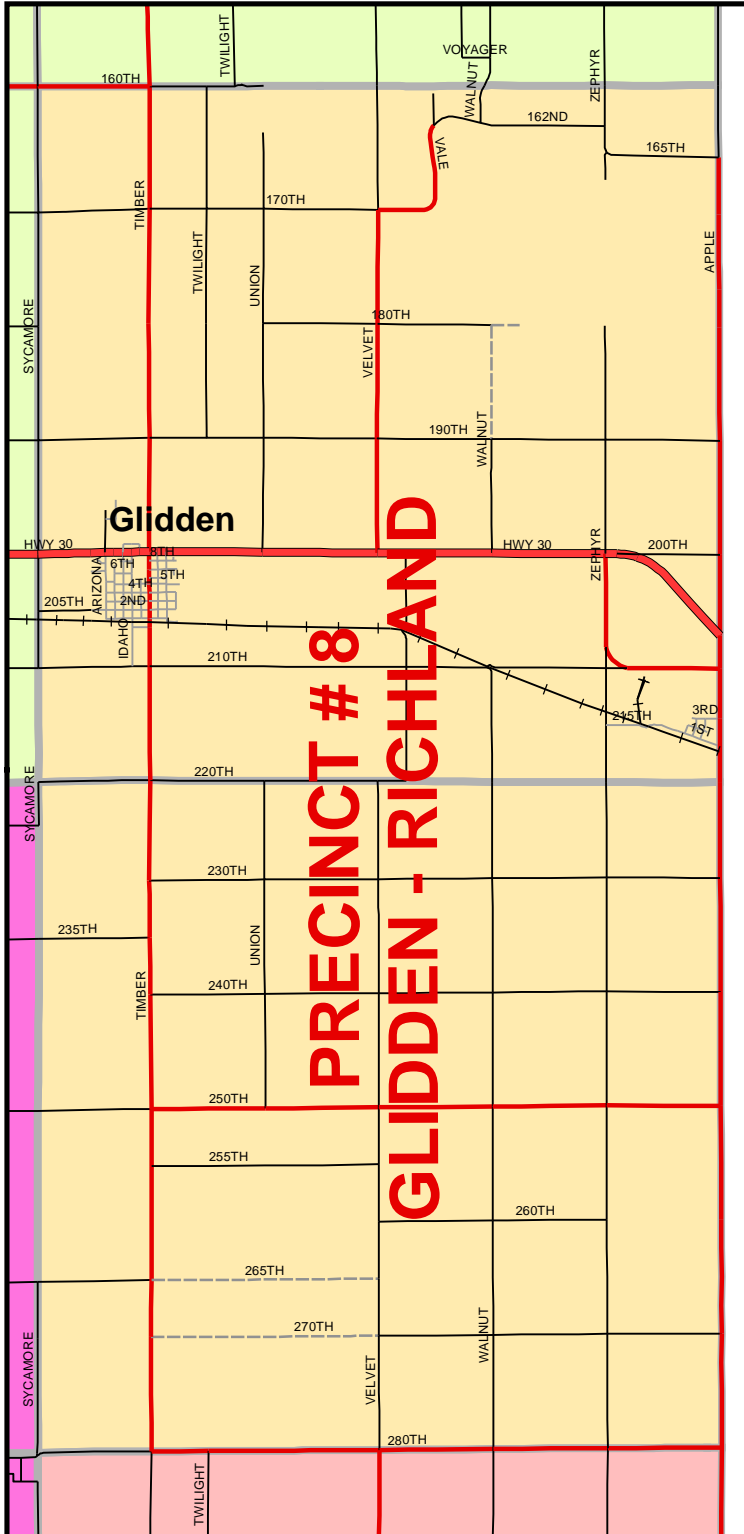

CARROLL COUNTY

IOWA

VOTING PRECINCTS

Legend

Voting Precincts

Name

- Arcadia
- Carroll Ward 1
- North Half Maple River & Carroll Ward 2
- South Half of Maple River & Carroll Ward 3
- Carroll Ward 4
- Eden
- Ewoldt
- Glidden - Richland
- Pleasant Valley - Newton
- Sheridan - Grant - Jasper
- Union
- Washington-Roselle
- Wheatland-Kniest