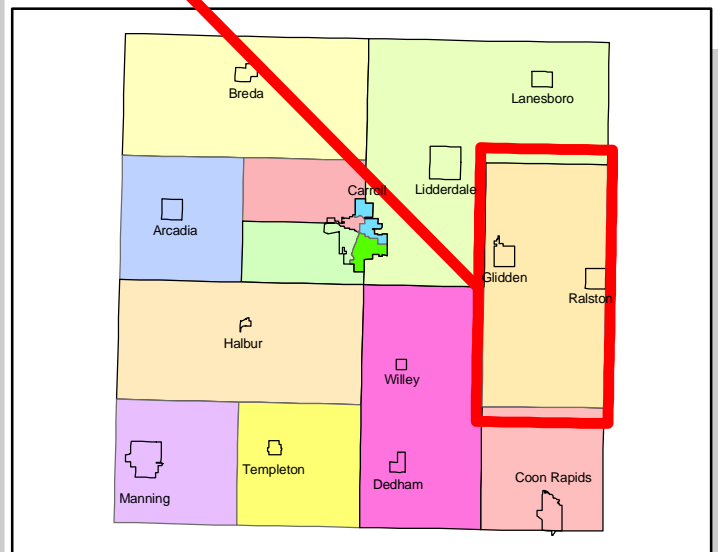

CARROLL COUNTY

IOWA

VOTING PRECINCTS

Legend

Voting Precincts

Name

- Arcadia
- Carroll Ward 1
- North Half Maple River & Carroll Ward 2
- South Half of Maple River & Carroll Ward 3
- Carroll Ward 4
- Eden
- Ewoldt
- Glidden - Richland
- Pleasant Valley - Newton
- Sheridan - Grant - Jasper
- Union
- Washington-Roselle
- Wheatland-Kniest