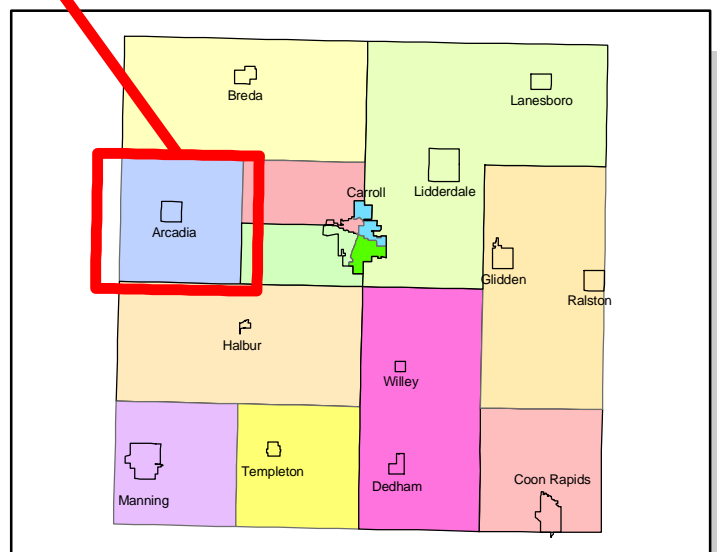

CARROLL COUNTY IOWA VOTING PRECINCTS

Legend

Voting Precincts

Name

- Arcadia
- Carroll Ward 1
- North Half Maple River & Carroll Ward 2
- South Half of Maple River & Carroll Ward 3
- Carroll Ward 4
- Eden
- Ewoldt
- Glidden - Richland
- Pleasant Valley - Newton
- Sheridan - Grant - Jasper
- Union
- Washington-Roselle
- Wheatland-Kniest