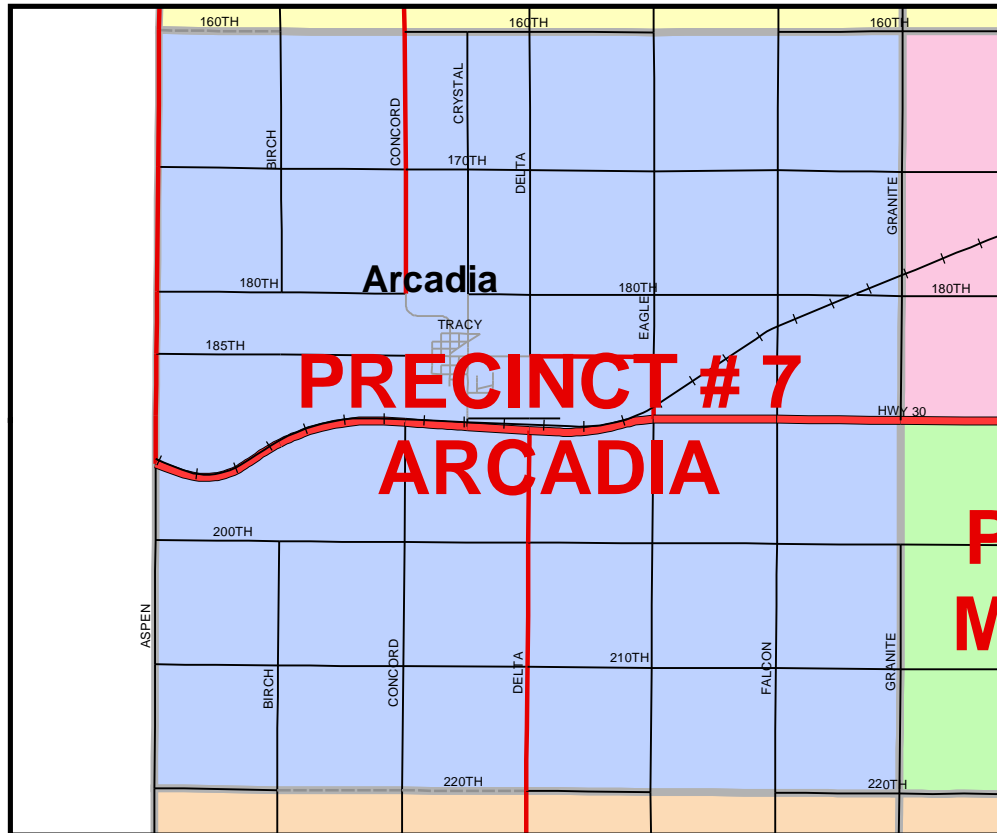

CARROLL COUNTY IOWA VOTING PRECINCTS

Legend

Voting Precincts

Name

- Arcadia
- Carroll Ward 1
- North Half Maple River & Carroll Ward 2
- South Half of Maple River & Carroll Ward 3
- Carroll Ward 4
- Eden
- Ewoldt
- Glidden - Richland
- Pleasant Valley - Newton
- Sheridan - Grant - Jasper
- Union
- Washington-Roselle
- Wheatland-Kniest