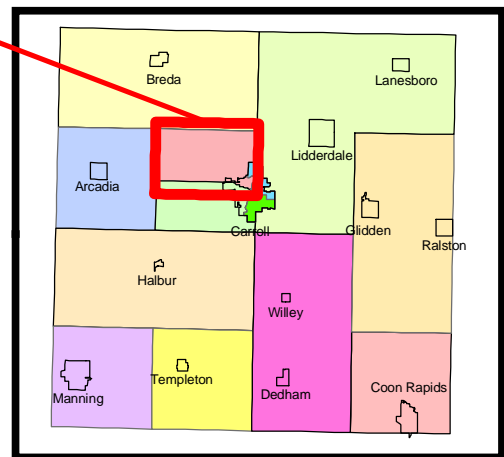

CARROLL COUNTY IOWA VOTING PRECINCTS

Legend

Voting Precincts

Name

- Arcadia
- Carroll Ward 1
- North Half Maple River & Carroll Ward 2
- South Half of Maple River & Carroll Ward 3
- Carroll Ward 4
- Eden
- Ewoldt
- Glidden - Richland
- Pleasant Valley - Newton
- Sheridan - Grant - Jasper
- Union
- Washington-Roselle
- Wheatland-Kniest