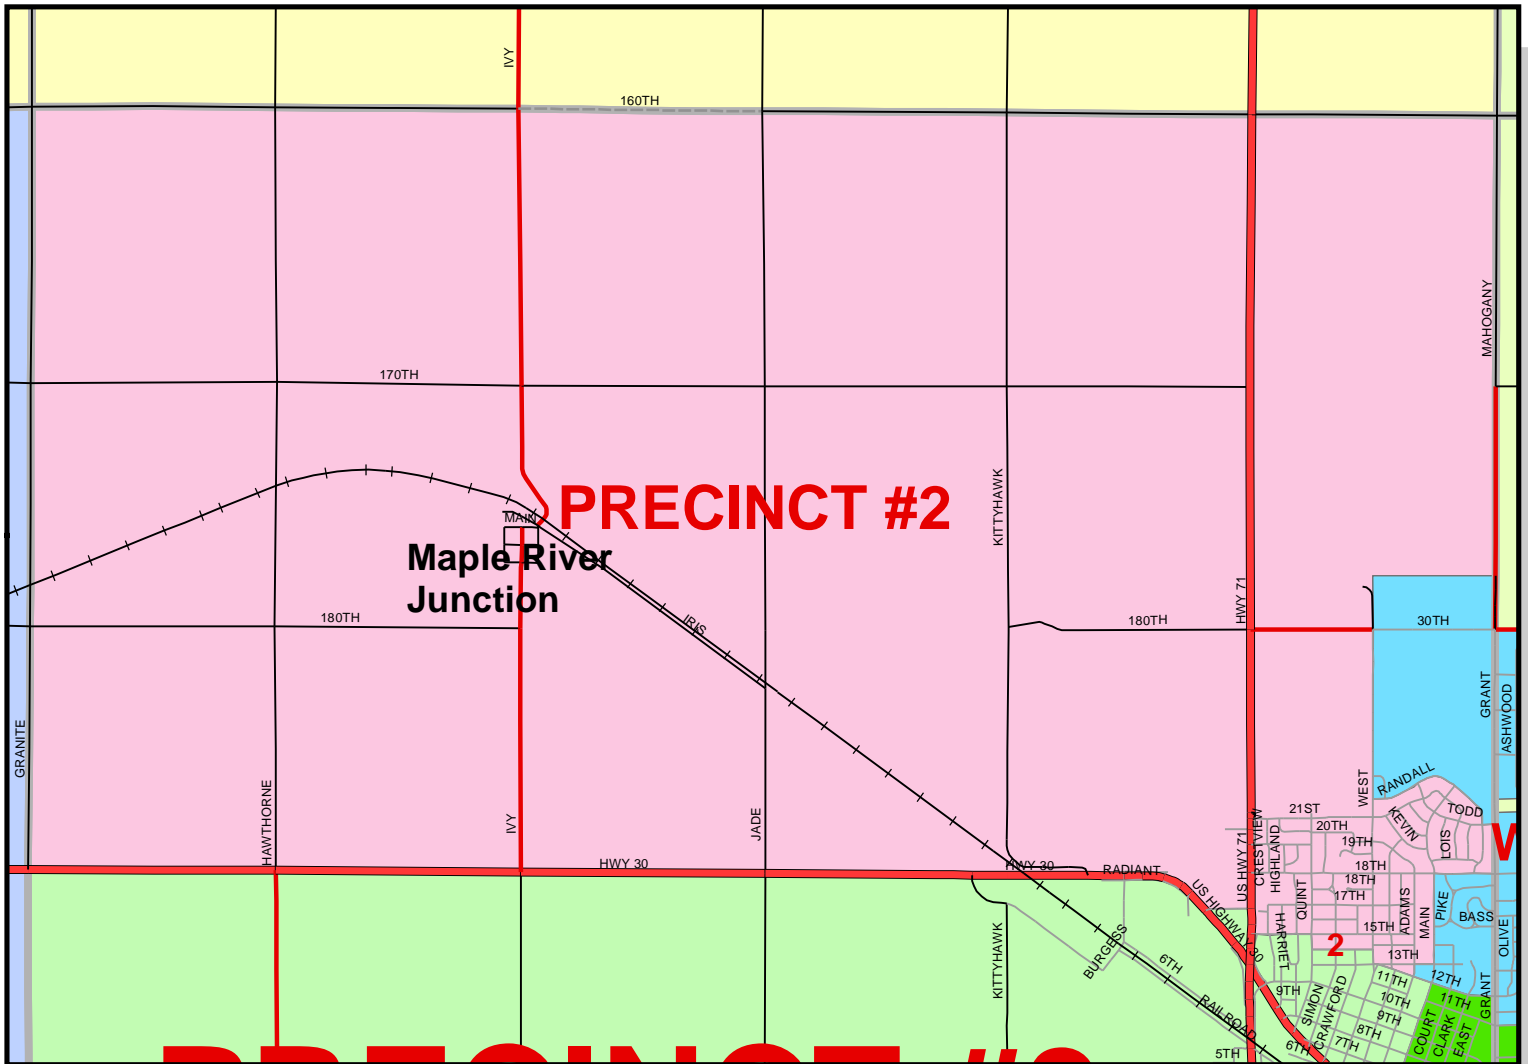

CARROLL COUNTY IOWA VOTING PRECINCTS

Legend

Voting Precincts

Name

- Arcadia
- Carroll Ward 1
- North Half Maple River & Carroll Ward 2
- South Half of Maple River & Carroll Ward 3
- Carroll Ward 4
- Eden
- Ewoldt
- Glidden - Richland
- Pleasant Valley - Newton
- Sheridan - Grant - Jasper
- Union
- Washington-Roselle
- Wheatland-Kniest