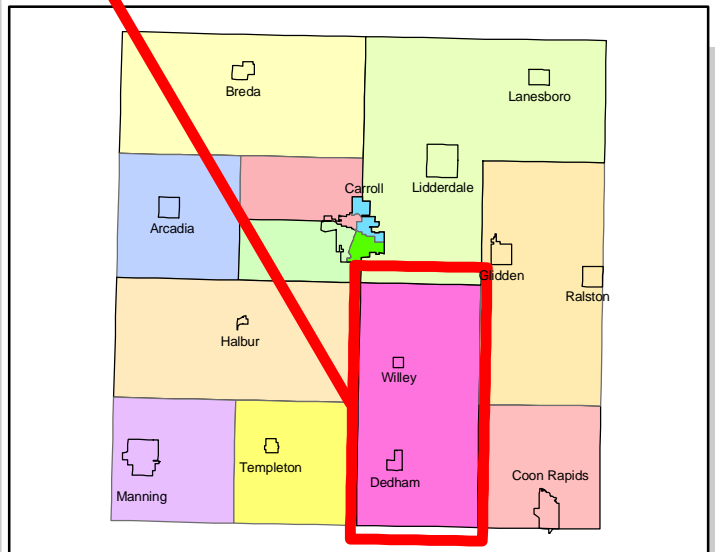

# CARROLL COUNTY IOWA VOTING PRECINCTS

## Legend

### Voting Precincts

#### Name

- Arcadia
- Carroll Ward 1
- North Half Maple River & Carroll Ward 2
- South Half of Maple River & Carroll Ward 3
- Carroll Ward 4
- Eden
- Ewoldt
- Glidden - Richland
- Pleasant Valley - Newton
- Sheridan - Grant - Jasper
- Union
- Washington-Roselle
- Wheatland-Kniest