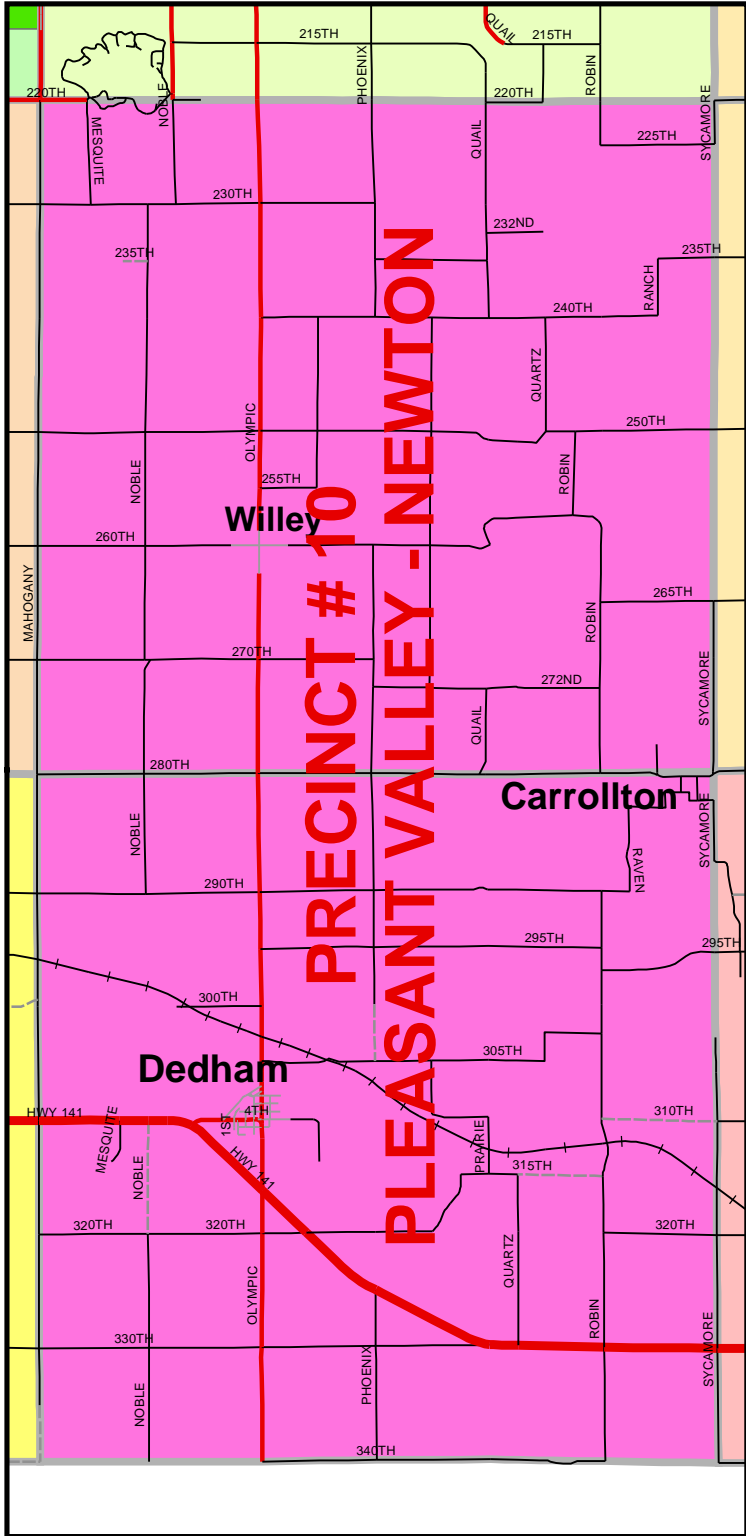

# CARROLL COUNTY IOWA VOTING PRECINCTS

## Legend

### Voting Precincts

#### Name

- Arcadia
- Carroll Ward 1
- North Half Maple River & Carroll Ward 2
- South Half of Maple River & Carroll Ward 3
- Carroll Ward 4
- Eden
- Ewoldt
- Glidden - Richland
- Pleasant Valley - Newton
- Sheridan - Grant - Jasper
- Union
- Washington-Roselle
- Wheatland-Kniest