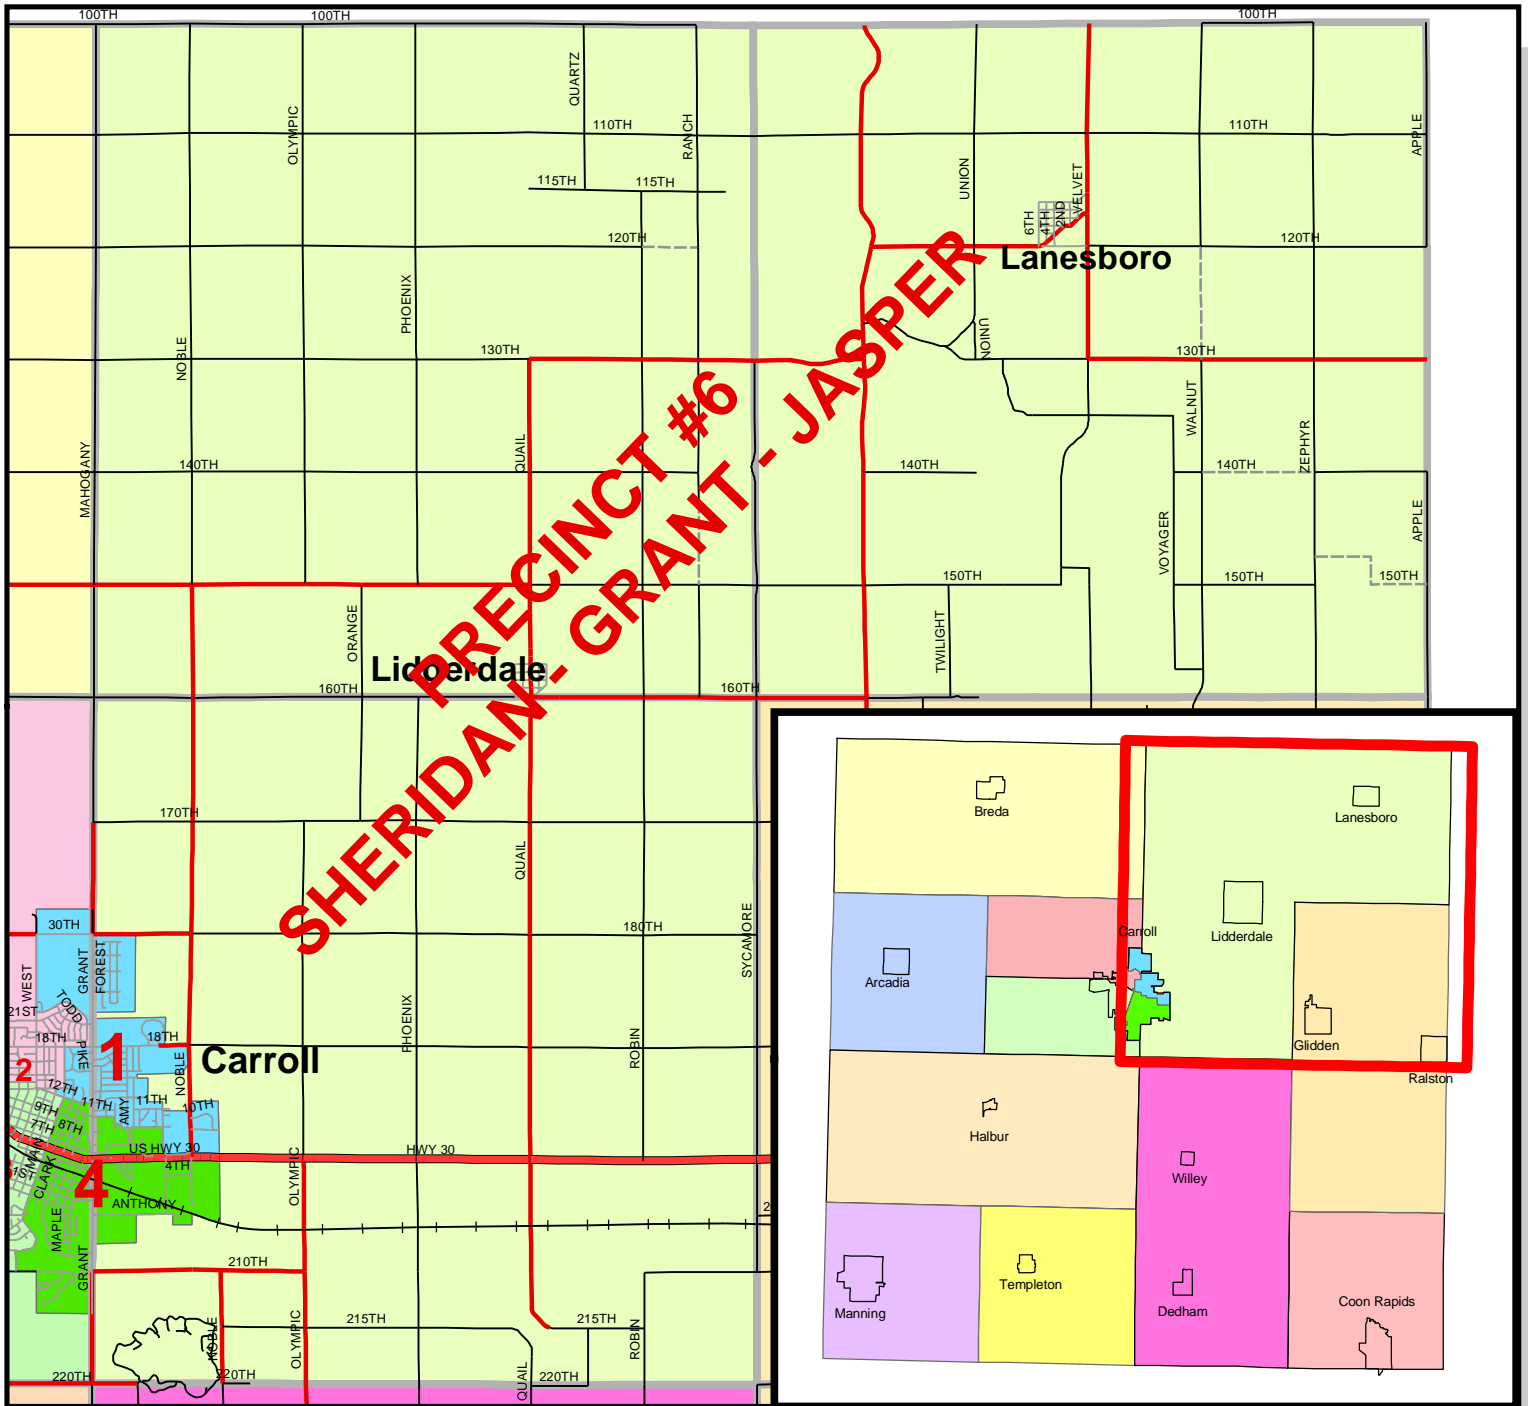

CARROLL COUNTY IOWA VOTING PRECINCTS

Legend

Voting Precincts

Name

- Arcadia
- Carroll Ward 1
- North Half Maple River & Carroll Ward 2
- South Half of Maple River & Carroll Ward 3
- Carroll Ward 4
- Edén
- Ewoldt
- Glidden - Richland
- Pleasant Valley - Newton
- Sheridan - Grant - Jasper
- Union
- Washington-Roselle
- Wheatland-Kniest