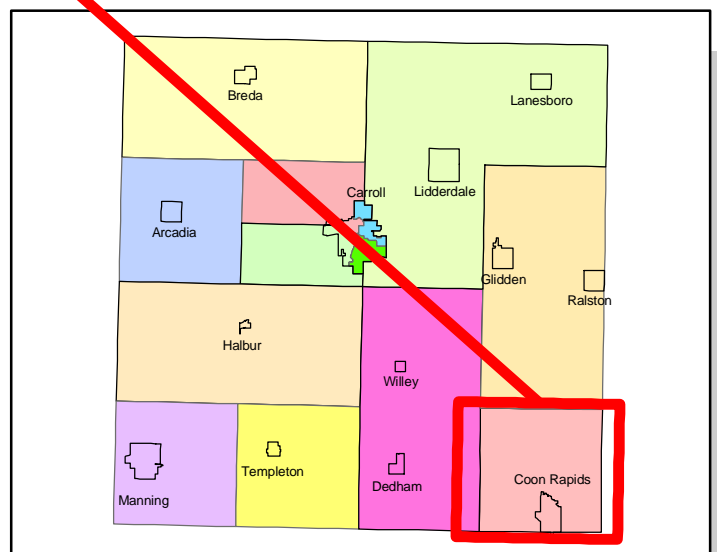

CARROLL COUNTY IOWA VOTING PRECINCTS

Legend

Voting Precincts

Name

- Arcadia
- Carroll Ward 1
- North Half Maple River & Carroll Ward 2
- South Half of Maple River & Carroll Ward 3
- Carroll Ward 4
- Eden
- Ewoldt
- Glidden - Richland
- Pleasant Valley - Newton
- Sheridan - Grant - Jasper
- Union
- Washington-Roselle
- Wheatland-Kniest