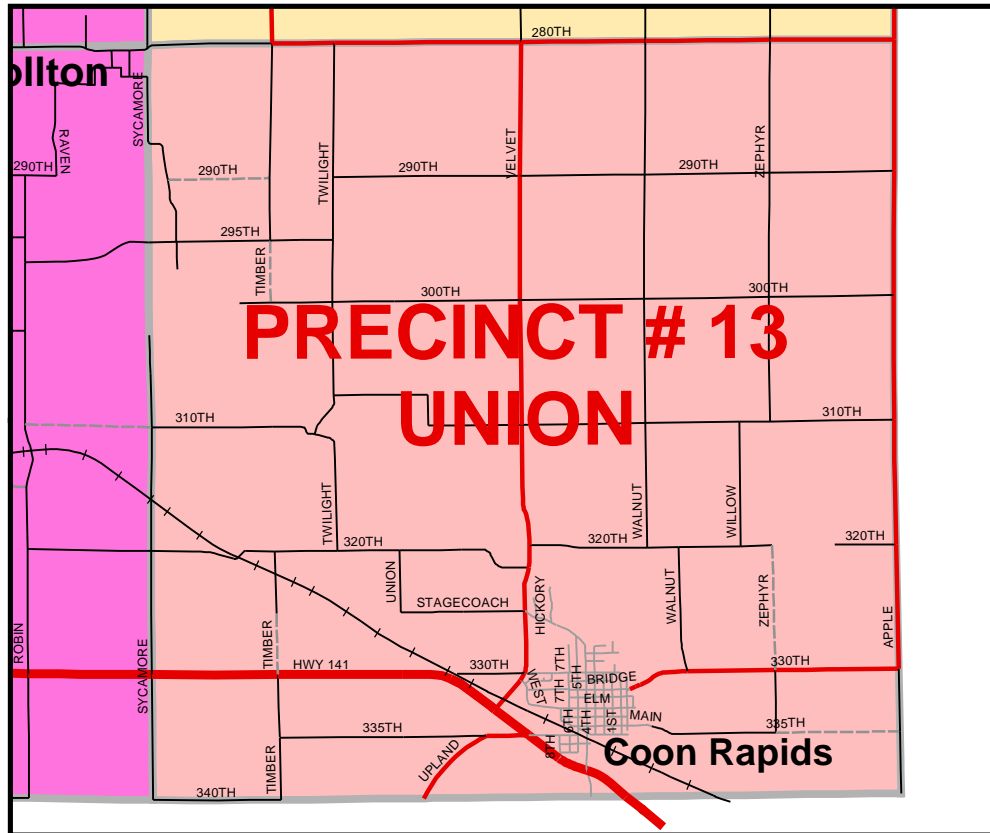

CARROLL COUNTY IOWA VOTING PRECINCTS

Legend

Voting Precincts

Name

- Arcadia
- Carroll Ward 1
- North Half Maple River & Carroll Ward 2
- South Half of Maple River & Carroll Ward 3
- Carroll Ward 4
- Eden
- Ewoldt
- Glidden - Richland
- Pleasant Valley - Newton
- Sheridan - Grant - Jasper
- Union
- Washington-Roselle
- Wheatland-Kniest