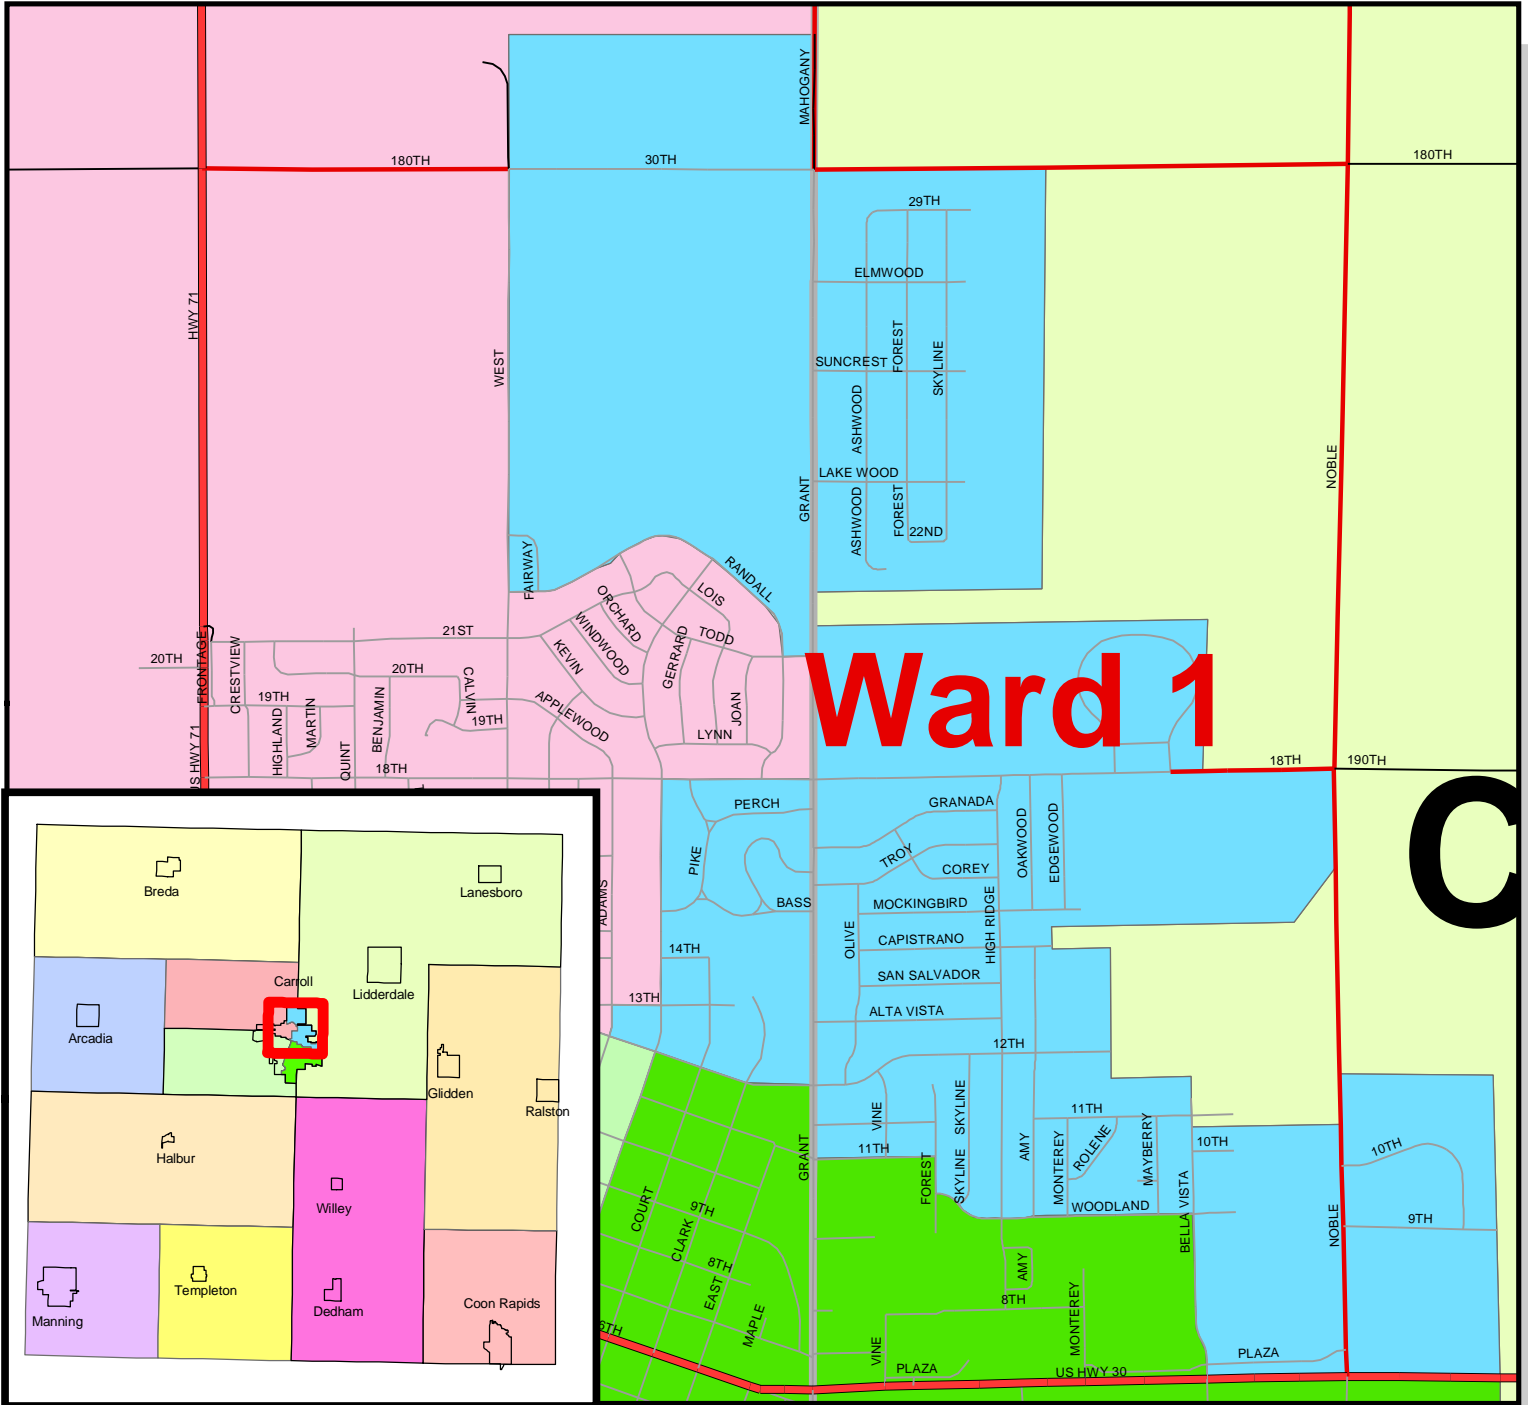

CARROLL COUNTY IOWA VOTING PRECINCTS

Legend

Voting Precincts

- | Name | |
|--|---|
| Arcadia | Ewoldt |
| Carroll Ward 1 | Glidden - Richland |
| North Half Maple River & Carroll Ward 2 | Pleasant Valley - Newton |
| South Half of Maple River & Carroll Ward 3 | Sheridan - Grant - Jasper |
| Carroll Ward 4 | Union |
| Eden | Washington-Roselle |
| | Wheatland-Kniest |