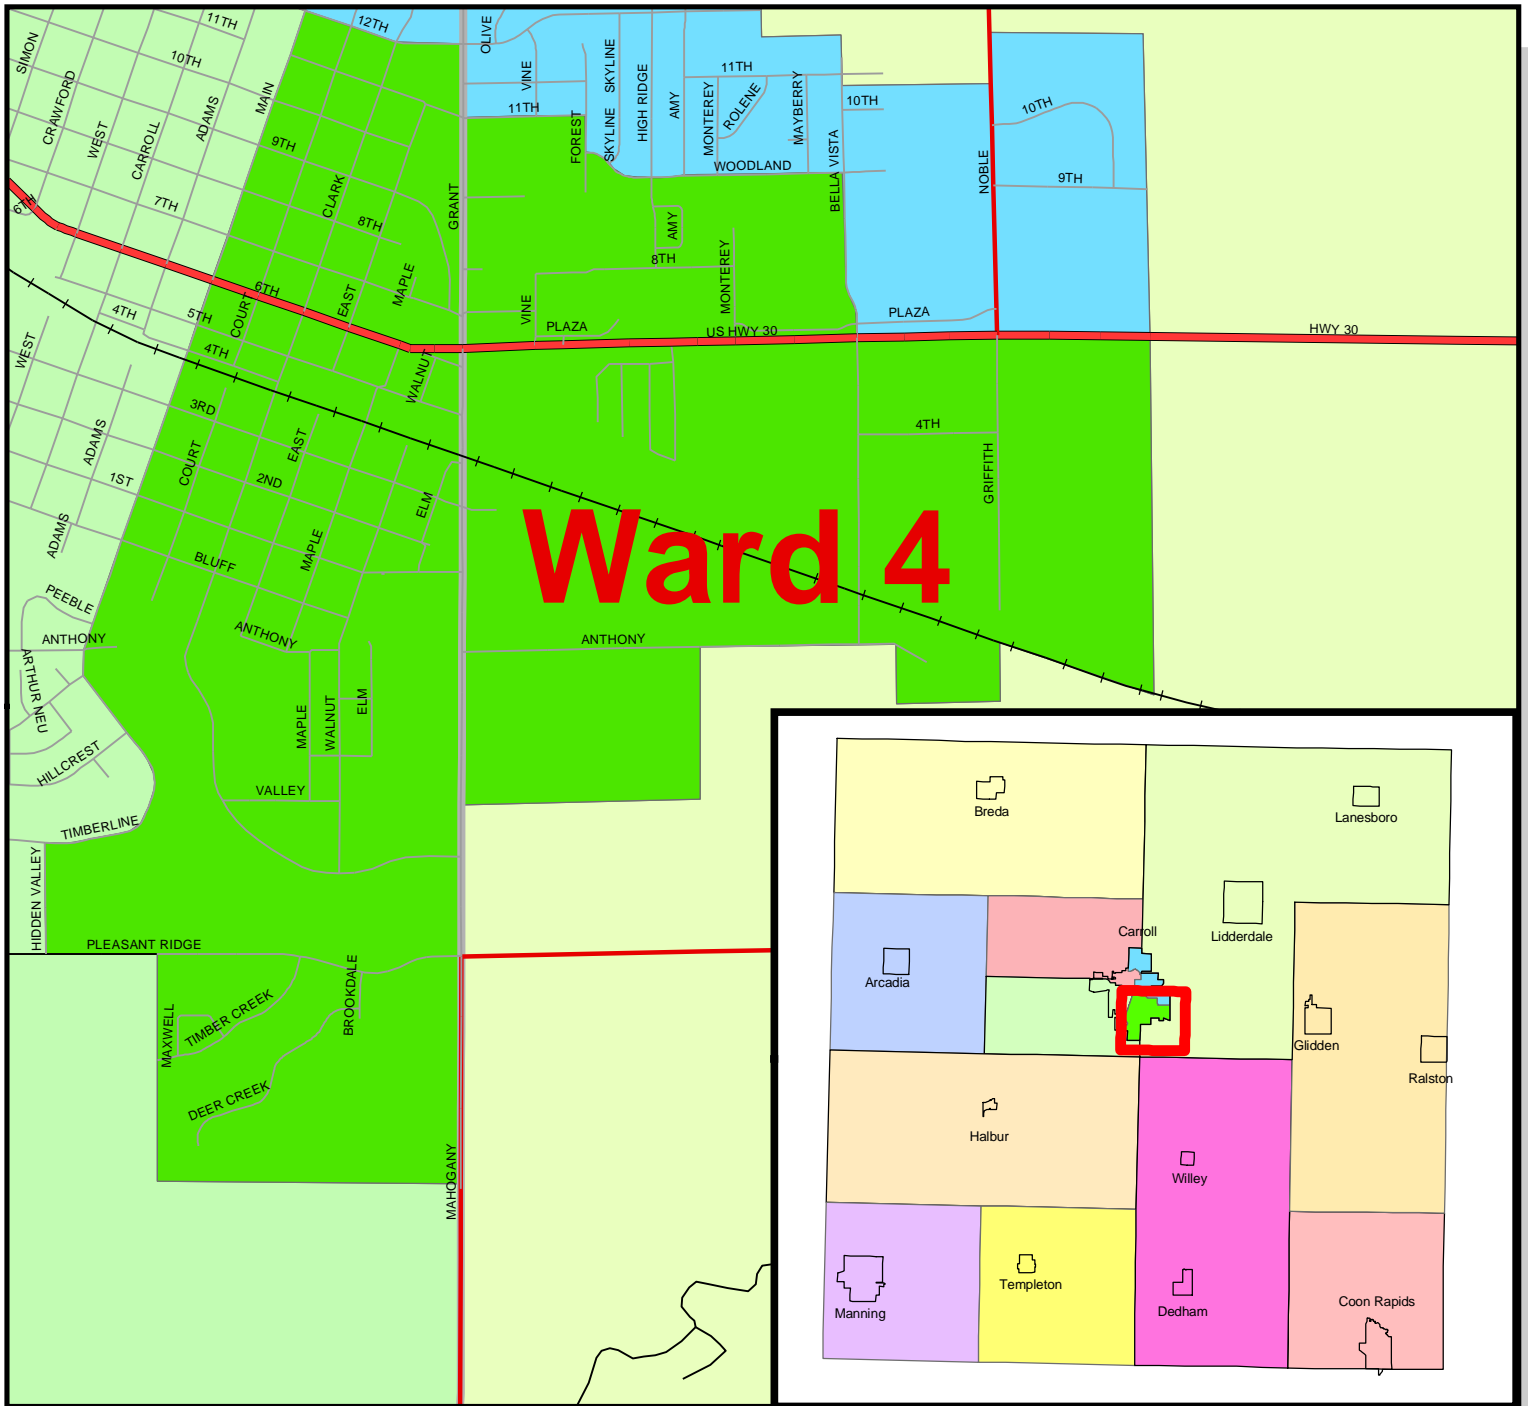

CARROLL COUNTY IOWA VOTING PRECINCTS

Legend

Voting Precincts

Name

- Arcadia
- Carroll Ward 1
- North Half Maple River & Carroll Ward 2
- South Half of Maple River & Carroll Ward 3
- Carroll Ward 4
- Eden
- Ewoldt
- Glidden - Richland
- Pleasant Valley - Newton
- Sheridan - Grant - Jasper
- Union
- Washington-Roselle
- Wheatland-Kniest