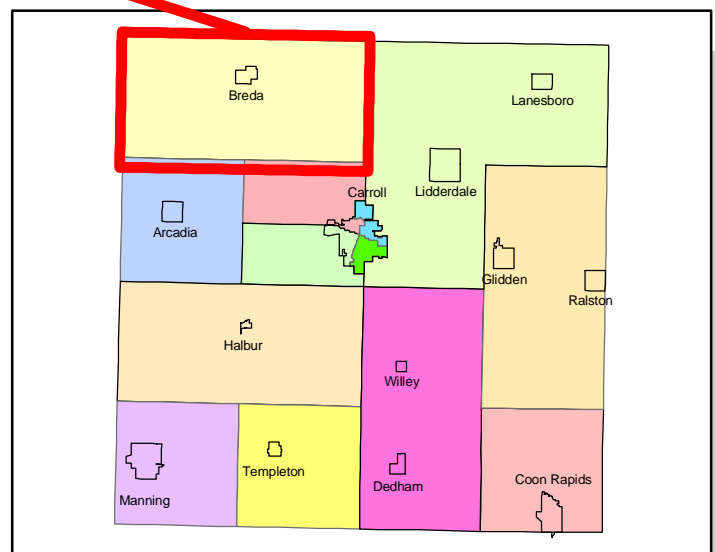

CARROLL COUNTY IOWA VOTING PRECINCTS

Legend

Voting Precincts

Name

- Arcadia
- Carroll Ward 1
- North Half Maple River & Carroll Ward 2
- South Half of Maple River & Carroll Ward 3
- Carroll Ward 4
- Eden
- Ewoldt
- Glidden - Richland
- Pleasant Valley - Newton
- Sheridan - Grant - Jasper
- Union
- Washington-Roselle
- Wheatland-Kniest