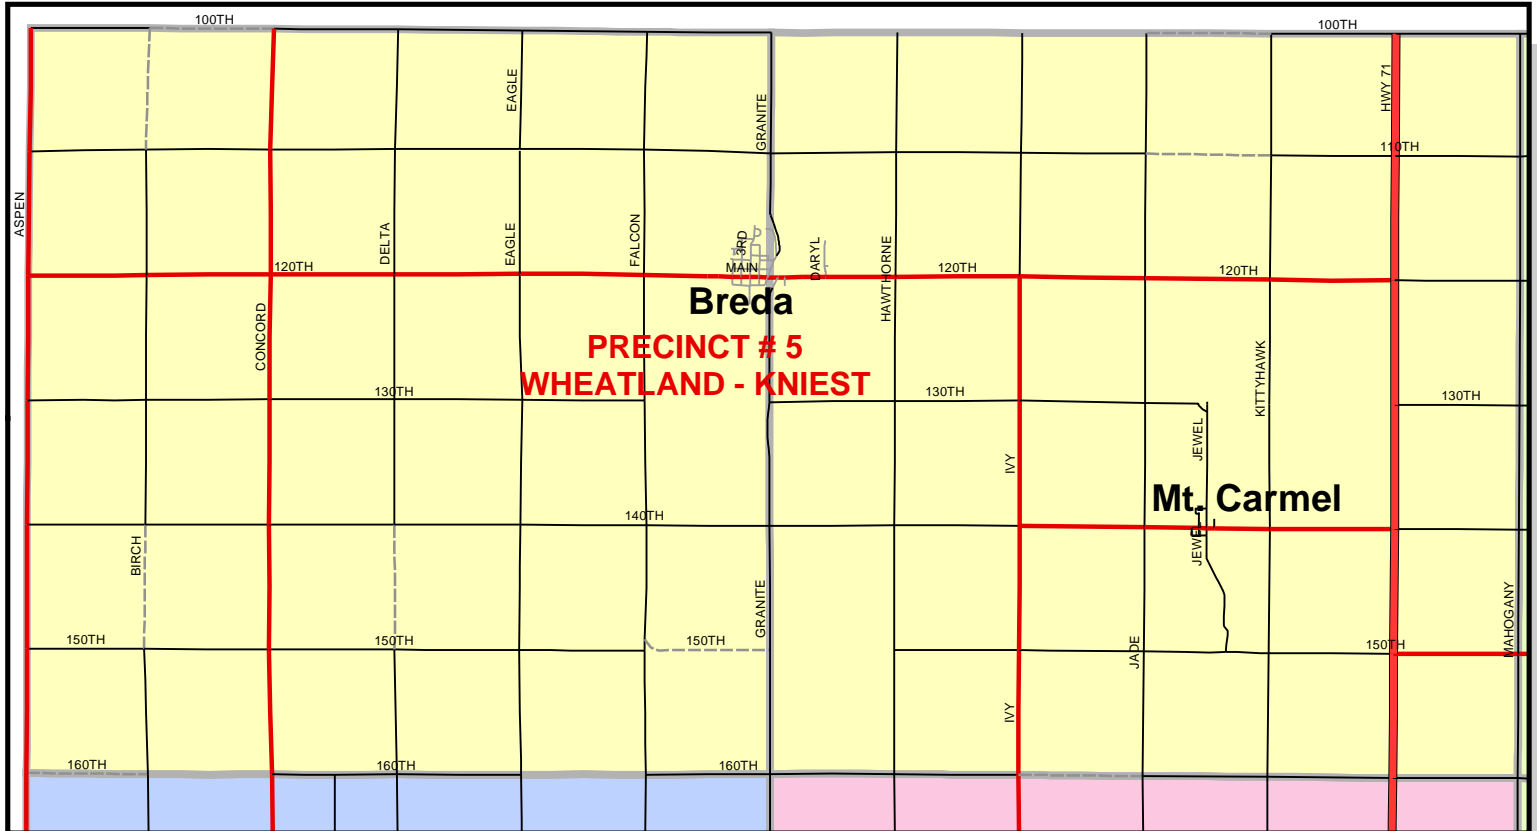

CARROLL COUNTY IOWA VOTING PRECINCTS

Legend

Voting Precincts

Name

- Arcadia
- Carroll Ward 1
- North Half Maple River & Carroll Ward 2
- South Half of Maple River & Carroll Ward 3
- Carroll Ward 4
- Eden
- Ewoldt
- Glidden - Richland
- Pleasant Valley - Newton
- Sheridan - Grant - Jasper
- Union
- Washington-Roselle
- Wheatland-Kniest